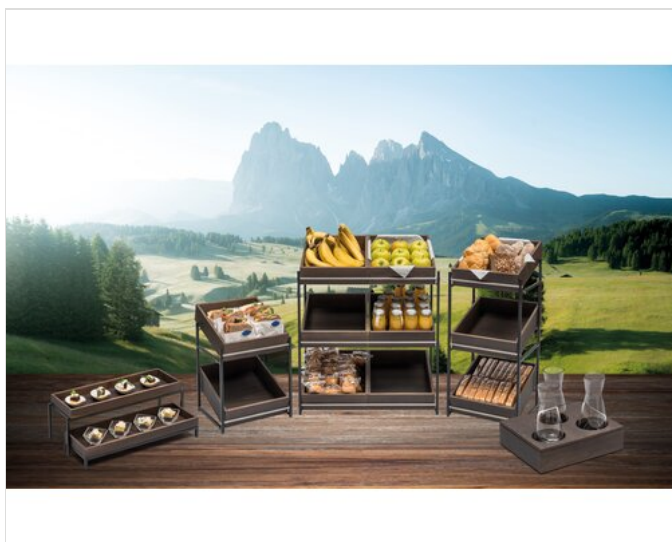

Oiled wood

The new product may show traces of excess oil, which can be removed with a soft cloth. For cleaning, we recommend using a cloth dampened with water. Do not use solvents, detergents, or abrasives. Do not immerse in water; dry immediately after cleaning. Oiled surfaces can be re-oiled using a soft cloth and odourless vegetable oil.

Care Instruction:

We recommend washing the parts of the product that come into contact with food before first use. For ongoing care, clean the product after each use as follows: • Wooden parts should never be immersed in water. Clean them with a damp cloth using clean lukewarm water and neutral soap, then dry immediately. • Metal parts can be hand-washed with clean lukewarm water and neutral soap, followed by thorough drying. • Plastic parts can also be hand-washed with clean lukewarm water and mild soap, then dried. • Avoid using abrasive sponges, harsh detergents, pressure washers, or dishwashers! • After washing, store the product in a clean indoor environment, away from moisture and direct sunlight.

Declaration of Compliance: This product complies with Article 3 of European Regulation No. 1935/2004 --Click here for safe food certificates FOOD GRADE OIL and RENNER COATING: <https://www.zepe.com/en/certificates>

TECHNICAL DRAWINGS

For manufacturing necessities, the mentioned specifications are not binding and could be changed without prior notice. Sales conditions are available upon request. Being wood a natural product, the shown colors are only indicative. Possible color and grain differences in comparison with samples and previous shipments are not reasons for claim. All parts and materials with direct food contact have been tested and approved for food contact according to the rules established by law. All rights reserved - ©Ze Pé.