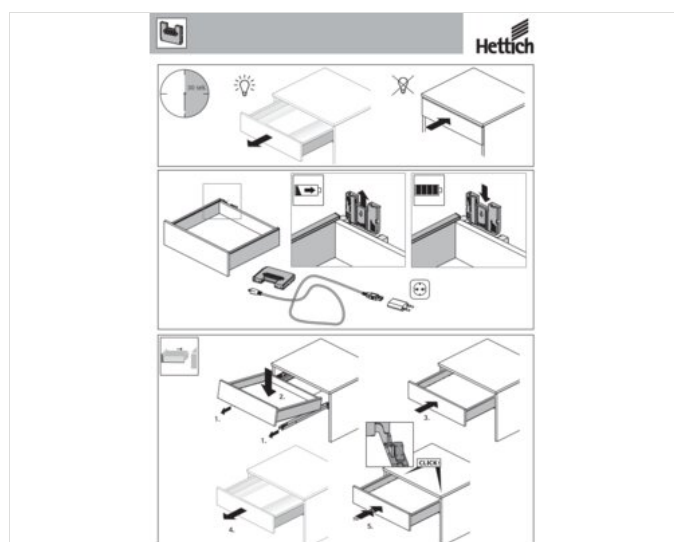

Optional LED lights inside the drawers can be requested at the time of order for an additional cost.

SPARE PARTS

**Set of 4
wheels
diameter 100
mm Type B (2
with brakes)
RUOTA 100-B
SET**

TECHNICAL DRAWINGS