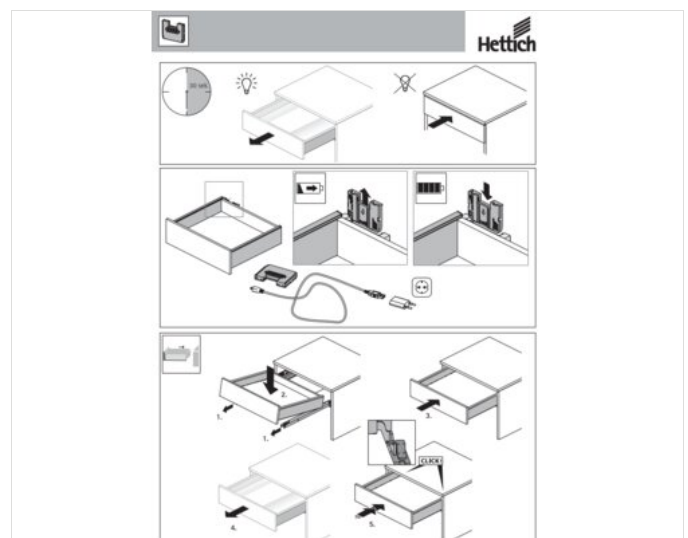

Optional LED lights inside the drawers can be requested at the time of order for an additional cost.

SPARE PARTS

**Set of 4
wheels
diameter 100
mm Type B (2
with brakes)
RUOTA 100-B
SET**

TECHNICAL DRAWINGS