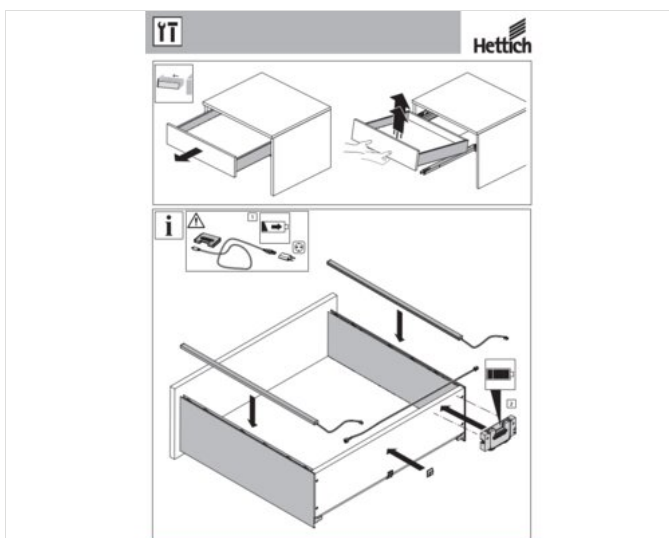

Optional LED lights inside the drawers can be requested at the time of order for an additional cost.

SPARE PARTS

**Set of 4
wheels
diameter 100
mm Type B (2
with brakes)
RUOTA 100-B
SET**

TECHNICAL DRAWINGS