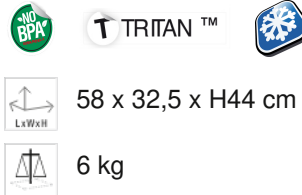

ART. 82100061 - DOLOMITI

DISPLAY DOLOMITI WITH CLOCHE GN 1/1 CHILLED
H: 44 CM

SERVICE TRAYS - RECTANGULAR AND ROUND

 58 x 32,5 x H44 cm

 6 kg

✓ Display H: 44 CM

✓ High quality roll top cover GN with integrated handles